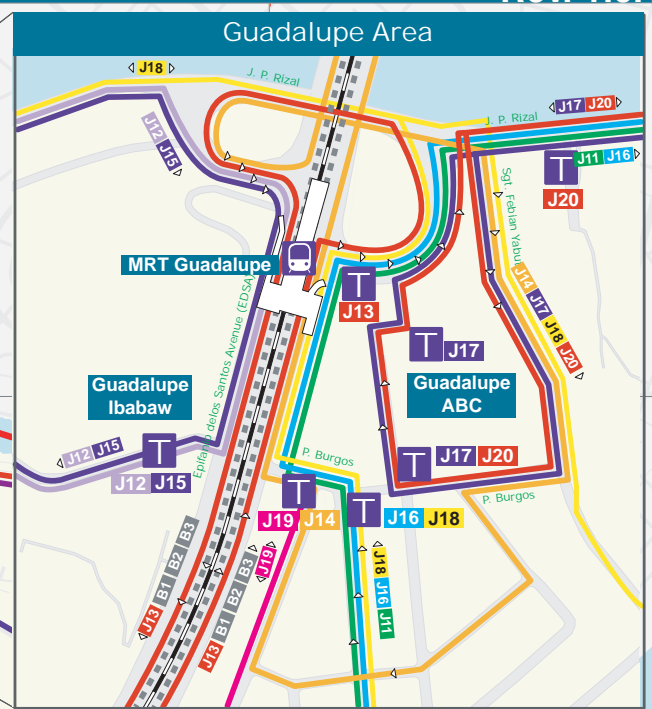

Legend

Symbols

- Related Jeep Code
- Water Mart
- MRT Buendia
- Station Name
- Station
- Jeepney Code with Direction (One-way)
- Jeepney Code with Direction (Two-way)
- Jeepney Code with Direction (One-way Route)
- Jeepney Code with Direction (Two-way Route)
- Jeepney Code with Direction (without Terminal)

Lines

- Jeepney Routes
- Water Mart
- MRT Buendia
- Station
- Jeepney Code with Direction (One-way)
- Jeepney Code with Direction (Two-way)
- Jeepney Code with Direction (One-way Route)
- Jeepney Code with Direction (Two-way Route)
- Jeepney Code with Direction (without Terminal)

Areas

- Open Space
- Water
- Landmark
- Government Agency
- Hospital
- Hotel
- Bus Station

Makati City Area Transit Map

From the People of Japan

Jeepney Codes		
Code	Route Name	Endpoint location
J01	Ayala - Mantrade	4C
J02	Ayala - Pateros	3C, 4H
J03	Ayala - Washington	2B, 3D
J04	Ayala - Zapote	1C
J05	Ayala loop	3C
J06	Bel-air - Washington	2B, 3E
J07	Dian - Libertad	2A, 4A
J08	Dominga - Edison - Pasay	4A, 3A
J09	Evangelista - Libertad	4A
J10	FTI - Walter Mart / Pasay Rd.	3B
J11	Guadalupe - AFP Housing	2F
J12	Guadalupe - Ayala	2F
J13	Guadalupe - Cartimar	1F
J14	Guadalupe - Crossing	2F
J15	Guadalupe - Del Pan	2F, 1B
J16	Guadalupe - Fort Bonifacio	2F, 6D
J17	Guadalupe - FTI	2F
J18	Guadalupe - L. Guinto	1F
J19	Guadalupe - Masilang	2F
J20	Guadalupe - Pateros	2F
J21	Kamagong - Malugay	1A, 2B
J22	Kayamanan C - EDSA	4C, 5C
J23	Makati Ave. - Burgos - L. Guinto	1B
J24	Makati Loop	3C, 2D
J25	Pasay Rd. - Libertad	3C, 4A
J26	PRC - Mantrade - Kayamanan C	1B, 4C
J27	PRC - Pasay - Libertad	1B
J28	South Forbes - Gate2 - EDSA	3D, 4F
J29	Washington - Libertad	4A
J30	Washington - Mantrade	2B, 4C