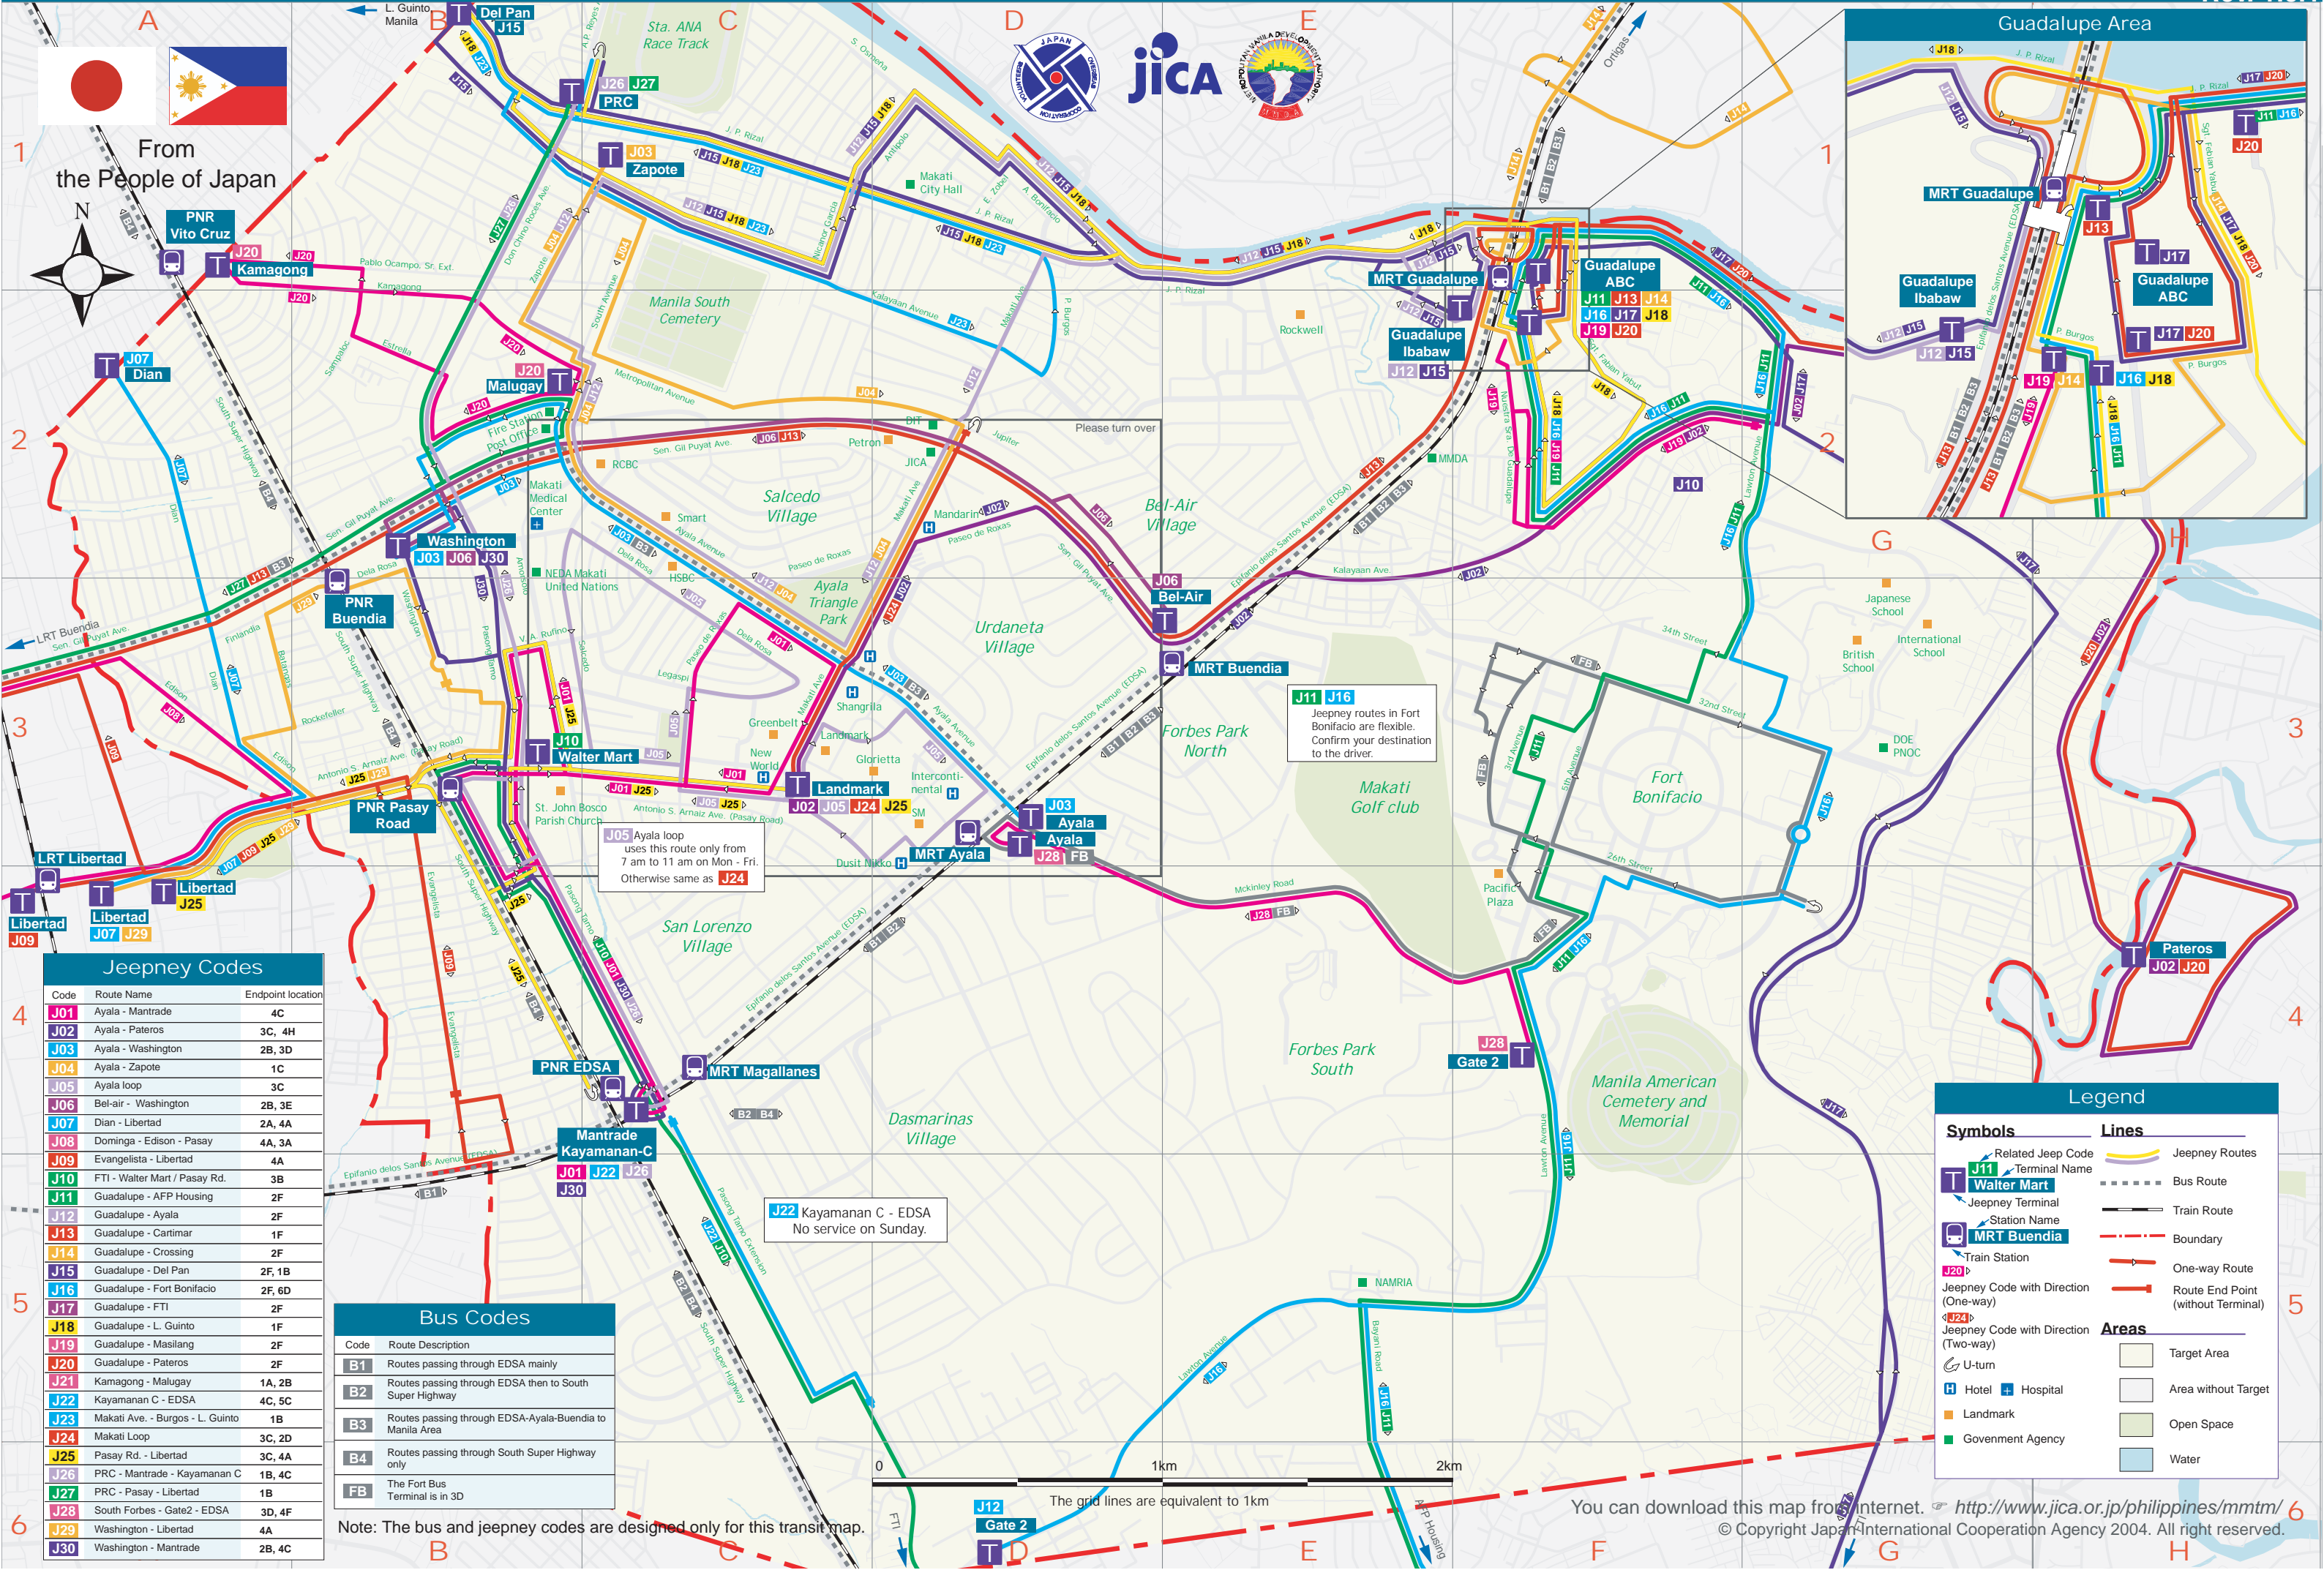

MRT Line 3 / Metrostar / Blue Line

Quirino	10.50
Pedro Gil	11.50
United Nations	12.50
Central	12.50
Carriedo	12.50
Doroteo Jose	12.50
Bambang	12.50
Tayuman	12.50
Blumentritt	12.50
Abad Santos	12.50
R.Papa	12.50
5th Avenue	12.50
Monumento	12.50

MRT Line 2 / Megatren / Purple Line

Quirino	10.50
Pedro Gil	11.50
United Nations	12.50
Central	12.50
Carriedo	12.50
Doroteo Jose	12.50
Bambang	12.50
Tayuman	12.50
Blumentritt	12.50
Abad Santos	12.50
R.Papa	12.50
5th Avenue	12.50
Monumento	12.50

Lines

- Jeepney Routes
- Water Mart
- MRT Buendia
- Station
- Jeepney Code with Direction (One-way)
- Jeepney Code with Direction (Two-way)
- Jeepney Code with Direction (One-way Route)
- Jeepney Code with Direction (Two-way Route)
- Jeepney Code with Direction (without Terminal)

Areas

- Open Space
- Water
- Landmark
- Government Agency
- Hospital
- Hotel
- Bus Station

Makati City Area Transit Map

From the People of Japan

Jeepney Codes		
Code	Route Name	Endpoint location
J01	Ayala - Mantrade	4C
J02	Ayala - Pateros	3C, 4H
J03	Ayala - Washington	2B, 3D
J04	Ayala - Zapote	1C
J05	Ayala loop	3C
J06	Bel-air - Washington	2B, 3E
J07	Dian - Libertad	2A, 4A
J08	Dominga - Edison - Pasay	4A, 3A
J09	Evangelista - Libertad	4A
J10	FTI - Walter Mart / Pasay Rd.	3B
J11	Guadalupe - AFP Housing	2F
J12	Guadalupe - Ayala	2F
J13	Guadalupe - Cartimar	1F
J14	Guadalupe - Crossing	2F
J15	Guadalupe - Del Pan	2F, 1B
J16	Guadalupe - Fort Bonifacio	2F, 6D
J17	Guadalupe - FTI	2F
J18	Guadalupe - L. Guinto	1F
J19	Guadalupe - Masilang	2F
J20	Guadalupe - Pateros	2F
J21	Kamagong - Malugay	1A, 2B
J22	Kayamanan C - EDSA	4C, 5C
J23	Makati Ave. - Burgos - L. Guinto	1B
J24	Makati Loop	3C, 2D
J25	Pasay Rd. - Libertad	3C, 4A
J26	PRC - Mantrade - Kayamanan C	1B, 4C
J27	PRC - Pasay - Libertad	1B
J28	South Forbes - Gate2 - EDSA	3D, 4F
J29	Washington - Libertad	4A
J30	Washington - Mantrade	2B, 4C