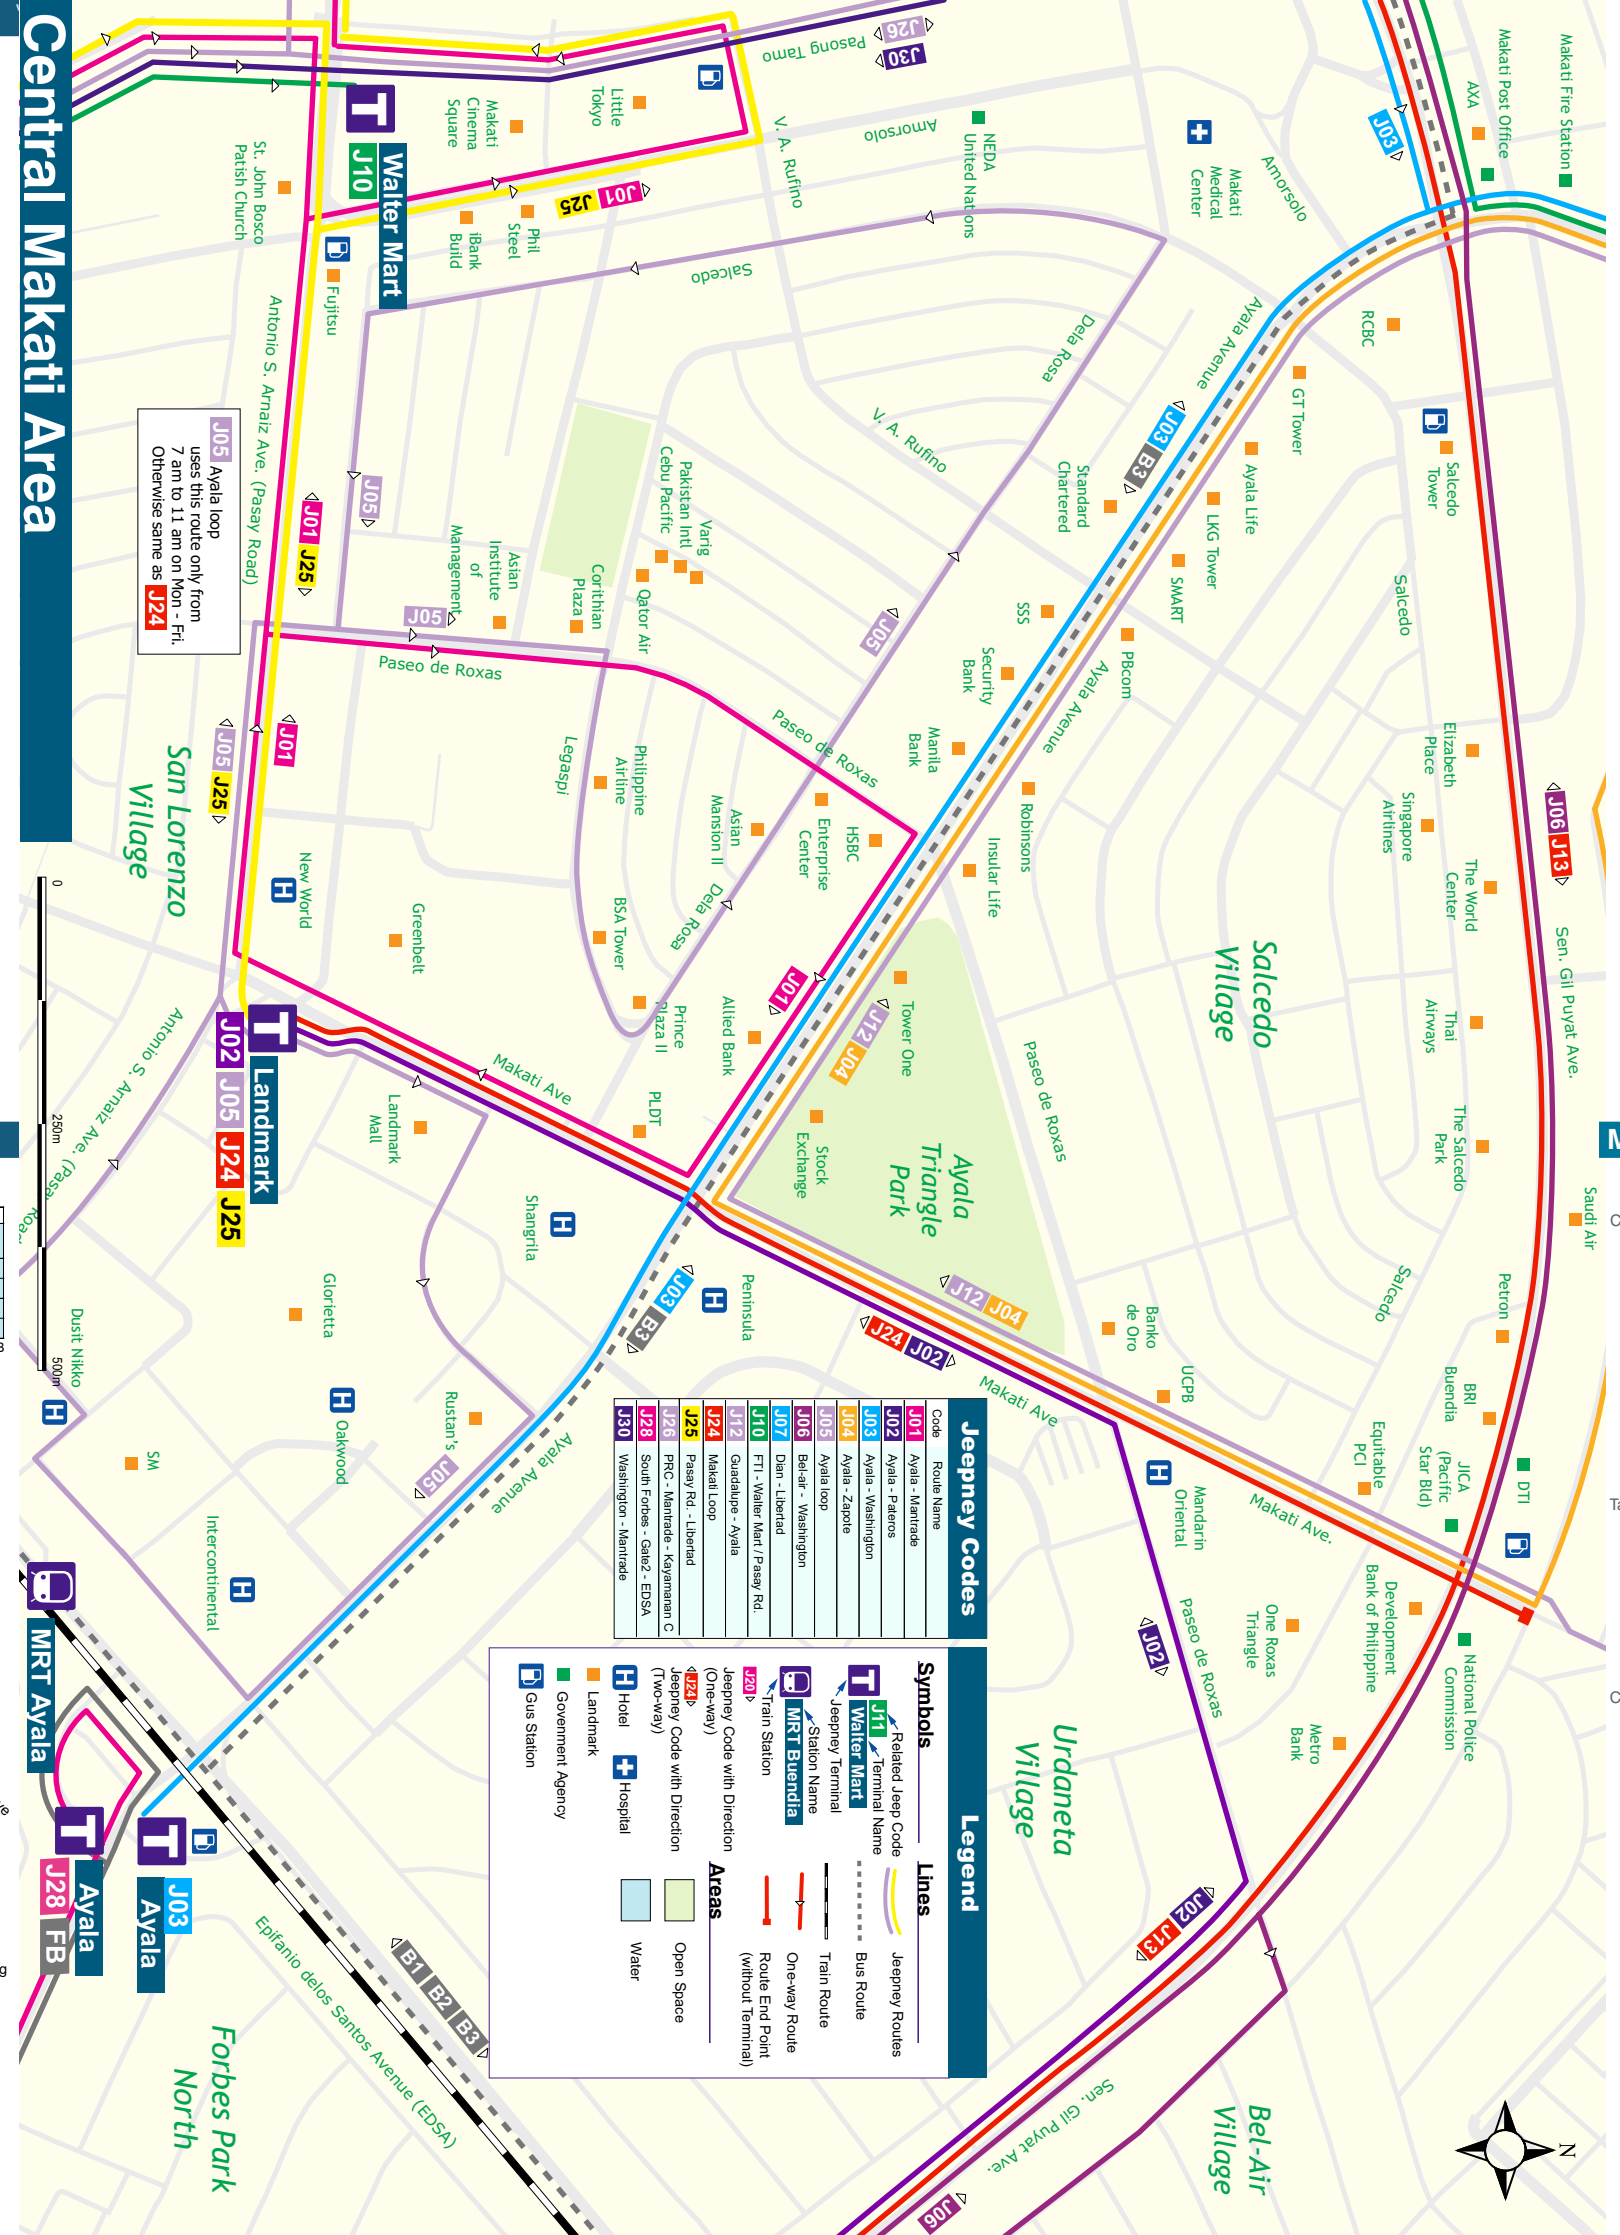

Metro Manila Railway System Map

Bus Codes

Code	Route Description
B1	Routes passing through EDSA mainly
B2	Routes passing through EDSA then to South Super Highway
B3	Routes passing through EDSA-Ayala-Buendia to Manila Area
B4	Routes passing through South Super Highway only

B1

Baclaran-Lagro via EDSA
Baclaran-Malabon (Tenejeros) via EDSA
Baclaran-Monumento via EDSA
Baclaran-Navaliches via EDSA Malinta Interchange
Baclaran-Navaliches via EDSA, Quirino Hi-way
Baclaran-Navaliches via EDSA, Quirino Hi-way, C-5, Mindanao Ave
Fairview-PHILCITE
Fairview-Sucat (Parañaque) via EDSA
Grotto-Domestic via EDSA
Malanday-NAIA via EDSA
Monumento-New MIA via EDSA, Domestic Road
Monumento-New MIA via EDSA, Quirino Ave
Muntinlupa-Marilao via EDSA
NAIA Norzagaray via EDSA
Norzagaray Baclaran Fairview via EDSA
San Mateo Baclaran via EDSA
Sta Maria Baclaran via EDSA

B2

Alabang Navotas Terminal via EDSA Letre
Alabang-Lagro via Fairview, EDSA
Alabang-Lagro via Quirino Hi-Way EDSA
Alabang-Monumento via EDSA
Alabang-Navotas via EDSA
Alabang-Navaliches
Alabang-Navaliches via EDSA
Alabang-Navaliches via Mindanao Ave
Alabang-Sapang Palay via EDSA
Alabang-Tenejeros
Buendia-Muntinlupa
FTI Navotas via EDSA
FTI-Monumento via EDSA
Malanday Muntinlupa via EDSA
Malanday-Muntinlupa via EDSA
Marilao Alabang via EDSA

B3

Alabang-Balara via Quiapo
Ayala/PHILCITE-Pasiq
Ayala-Bagong Silang via Taft Ave
Ayala-Balara via EDSA, Tandang Sora
Ayala-Francisco Homes via EDSA
Ayala-Lagro via EDSA, Quirino Hi-way
Ayala-Lagro via Fairview, EDSA
Ayala-Lagro via Fairview, Quezon Ave, Taft Ave
Ayala-Lagro via Malinta, EDSA
Ayala-Malabon via EDSA
Ayala-Monumento via EDSA
Ayala-Navaliches via EDSA, Buendia Ave
Ayala-Navaliches via Mindanao Ave, EDSA, Buendia Ave
Ayala-Proj 8 via Taft Ave, Quezon Ave
Ayala-Sapang Palay via EDSA
Ayala-Tanay
Baclaran SM Fairview via EDSA Ayala
Baclaran-Bagong Silang via Lagro, Fairview
Baclaran-Fairview via Ayala
Baclaran-Malabon (Letre) via EDSA
Baclaran-Malanday via EDSA/Ayala
Baclaran-Monumento via EDSA, Ayala Ave
Montalban-Baclaran via EDSA/Ayala
North Expressway - Sta Maria via EDSA Ayala
Navaliches-PhilTrade via EDSA, Buendia
Navaliches-PhilTrade via Mindanao Ave, EDSA, Buendia
San Mateo Baclaran via EDSA Ayala

B4

Pacita, Laguna

Note: The bus route code is designed only for this transit map.

Metro Manila Fare Guide

Jeepney and Bus Fare

Type	Passenger	Structure		Example Fare (km)																
		Minimum (First 4km)	Succeeding 1km	< 4	5	6	7	8	9	10	15	20								
Jeepney	Regular	5.50	1.00	5.50	6.50	7.50	8.50	9.50	10.50	11.50	16.50	21.50								
	Elder/Disabled/Student	4.40	0.80	4.40	5.20	6.00	6.80	7.60	8.40	9.20	13.20	17.20								
Bus (ordinary)	Regular	6.00	1.25	6.00	7.25	8.50	9.75	11.00	12.25	13.50	19.75	26.00								
	Elder/Disabled/Student	4.80	1.00	4.80	5.80	6.80	7.80	8.80	9.80	10.80	15.80	20.80								

Source: LTRFB

Railway Fare

LRT Line 1 / Metrorail / Yellow Line